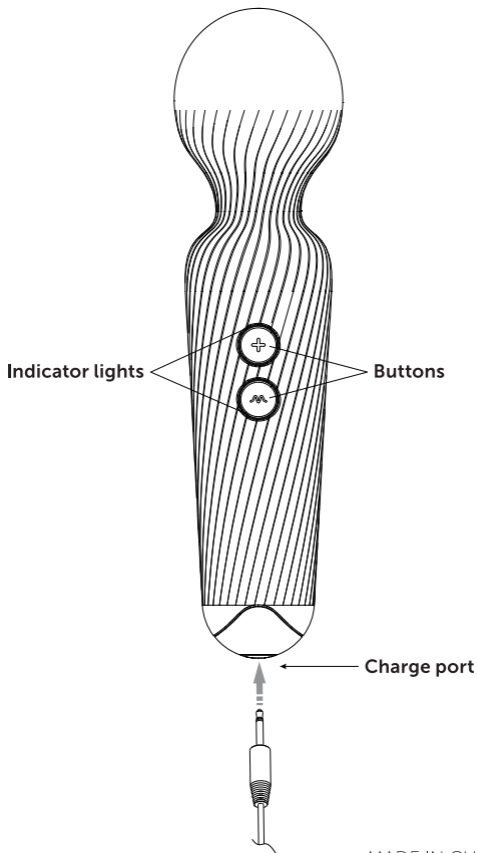

MADE IN CHINA